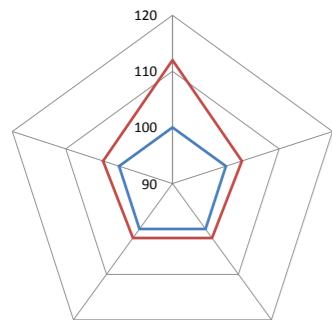

HP H11 (Red line)   EXISTING PRODUCT (Blue line)